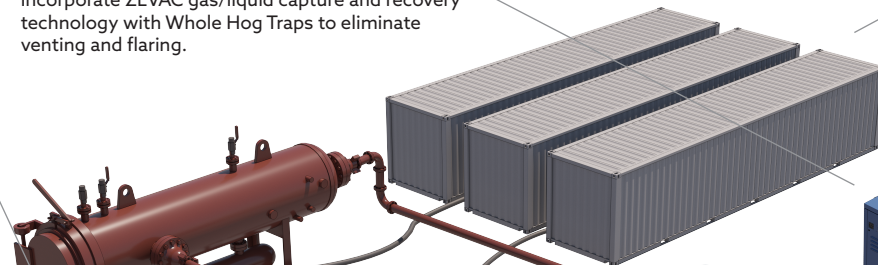

Offline Pigging with Water

Whole Hog Traps can be used when your project requires running pigs in water (e.g., cleaning, ILI, or hydrotest). Just connect your water and pump to the trap's kicker nozzle, and you're ready to run.

Hydrotesting

Whole Hog Traps can be used as a hydrotest header. Since they're built to ASME Sec. VIII Div. 1 specs and fully rated for 600# service, they are stronger than standard B31.4 / B31.8 traps.

Chemical Injections

Whole Hog Traps make your chemical injection easy by providing multiple TOR connections through which you may load the nominal pipe with chemical in front of your pig. This is one of the most effective cleaning methods, combining chemical and mechanical cleaning of the line.

Air

Whole Hog Traps are your best option for running pigs with air for cleaning, for ILI, or for drying after hydrotest.

THIS ONE DOES IT ALL

Configured for maximum flexibility and safety. ZEVAC's Whole Hog Launcher/Receiver system is designed for ease of hook-up for all uses, eliminating the need for trap changes.